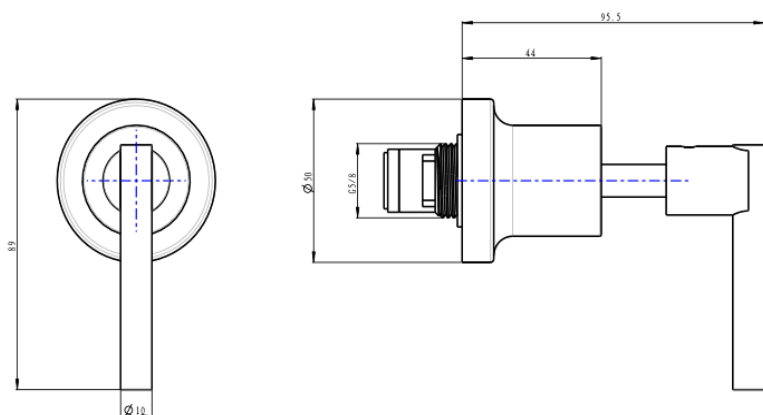

Tre Lever Handle Bath Set

Gunmetal

Product Specifications

Code TRE-65-LEV-GM

Barcode 9339897019477

Material Low Lead Brass

Finish Gunmetal

Spindle 1/4 Turn Ceramic Disc

Spout Reach 208mm

Experience, *the difference.*

LINSOL.COM.AU

☎ 1300 546 765

@ info@linsol.com.au

✉ PO Box 88, Coniston NSW 2500

Warranty is for domestic use only. All information is correct as at time of writing. The actual product may vary slightly and sizes may be scaled up or down