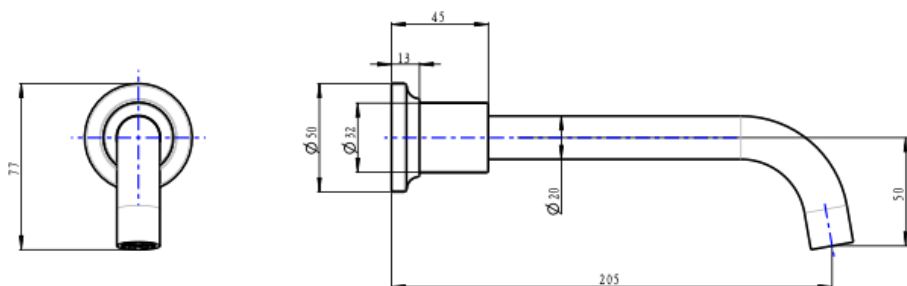

Tre Lever Handle Bath Set

Gunmetal

Product Specifications

Code TRE-65-LEV-GM

Barcode 9339897019477

Material Low Lead Brass

Finish Gunmetal

Spindle 1/4 Turn Ceramic Disc

Spout Reach 208mm

Experience, *the difference.*

LINSOL.COM.AU

☎ 1300 546 765

@ info@linsol.com.au

✉ PO Box 88, Coniston NSW 2500

Warranty is for domestic use only. All information is correct as at time of writing. The actual product may vary slightly and sizes may be scaled up or down